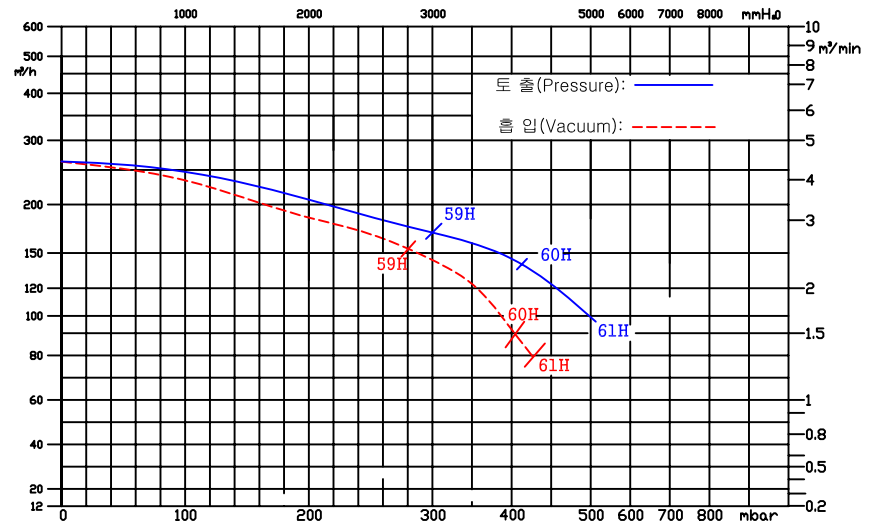

50HZ

60HZ

HRB-702	66	61	4KW	4.6KW					NAME OF PARTS	CURVE					
HRB-602	65	60	3KW	3.7KW					DRAWING	DESIGN	CHECKER	APPROVED	SCALE	UNIT	MM
HRB-502	64	59	2.2KW	2.55KW					SIZE						
MODEL	50HZ	60HZ	50HZ	60HZ					HWANG HAE ELECTRIC MOTOR'S		DWG. NO				
	CURVE NO		MOTOR												