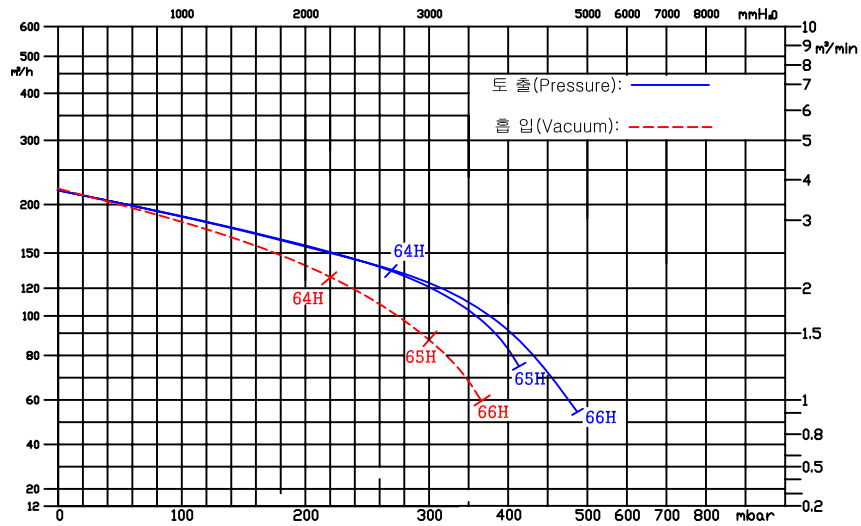

50HZ

60HZ

HRB-702	66	61	4KW	4.6KW					NAME OF PARTS	CURVE					
HRB-602	65	60	3KW	3.7KW					DRAWING	DESIGN	CHECKER	APPROVED	SCALE	UNIT	MM
HRB-502	64	59	2.2KW	2.55KW					SIZE						
MODEL	50HZ	60HZ	50HZ	60HZ					HWANG HAE ELECTRIC MOTOR'S		DWG. NO				
	CURVE NO		MOTOR												