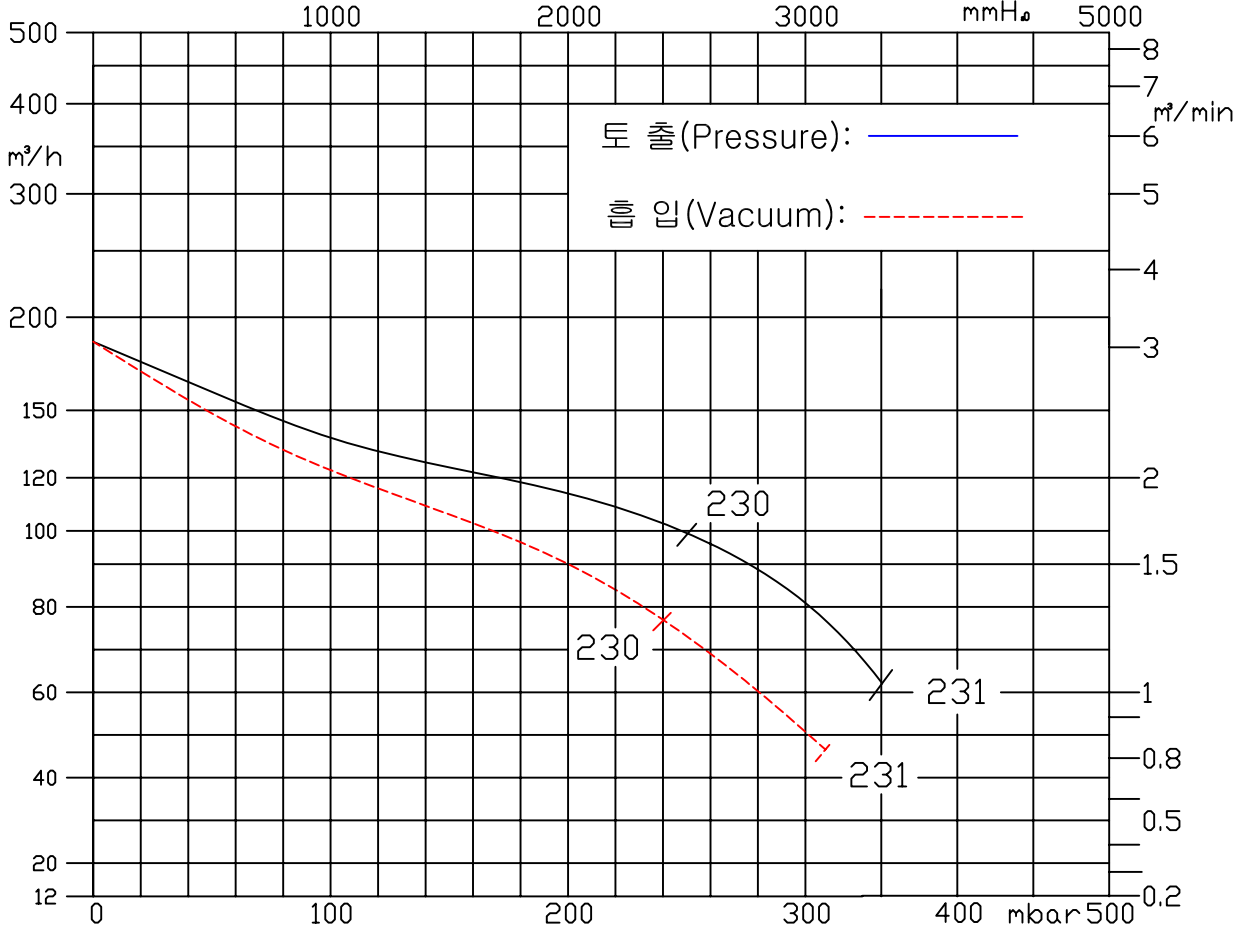

60HZ

				NAME OF PARTS				CURVE	
DRAWING		DESIGN		CHECKER		APPROVED		SCALE 1/1 UNIT MM	
HRB-402-1		320		325		2.2KW		2.2KW	
MODEL		50HZ		60HZ		50HZ		60HZ	
		CURVE NO		MOTOR		HWANG HAE ELECTRIC MOTOR'S		SIZE 1Ø2P2.2KW DWG. NO	