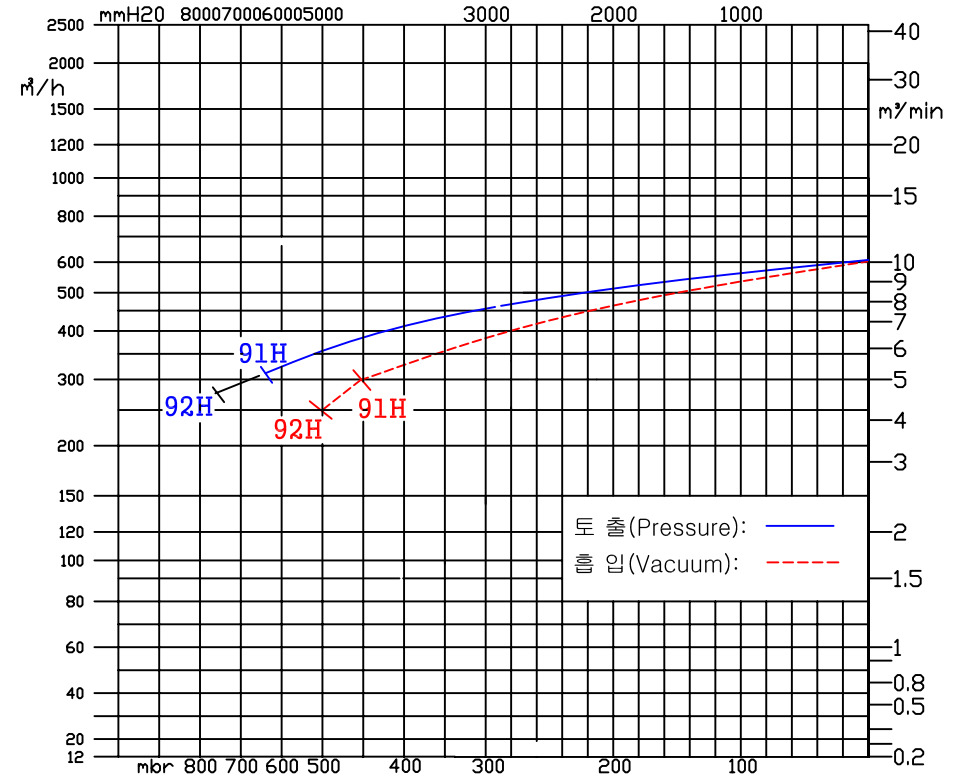

50HZ

60HZ

HRB-1202	97	92	15KW	17.3KW					NAME OF PARTS	CURVE
					DRAWING	DESIGN	CHECKER	APPROVED	SCALE	UNIT
HRB-1102	96	91	11KW	12.6KW					SIZE	
MODEL	50HZ	60HZ	50HZ	60HZ	HWANG HAE ELECTRIC MOTOR'S				DWG. NO	
	CURVE NO		MOTOR							