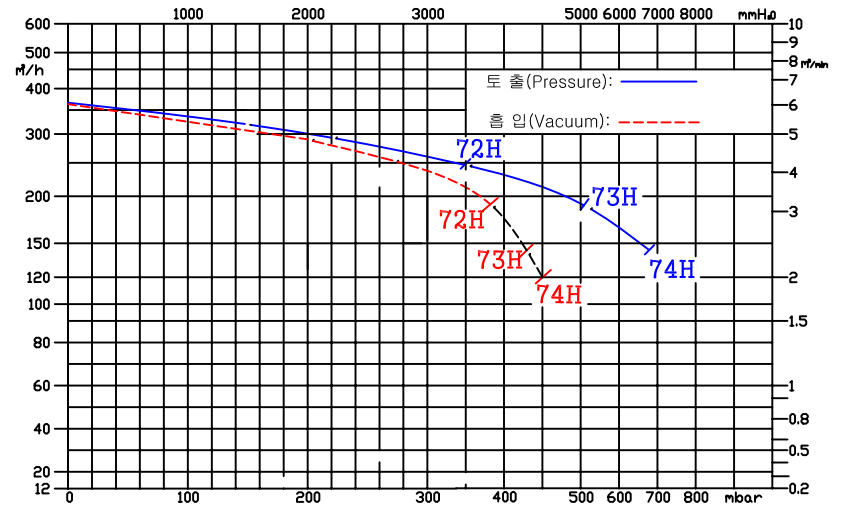

### 50HZ

### 60HZ

HRB-1002	79	74	7.5KW	8.6KW
HRB-902	78	73	5.5KW	6.3KW
HRB-802	77	72	4KW	4.6KW
MODEL	50HZ	60HZ	50HZ	60HZ
	CURVE NO		MOTOR	

DRAWING DESIGN CHECKER APPROVED				NAME OF PARTS	CURVE
				SCALE	UNIT MM
				SIZE	
HWANG HAE ELECTRIC MOTOR'S				DWG. NO	