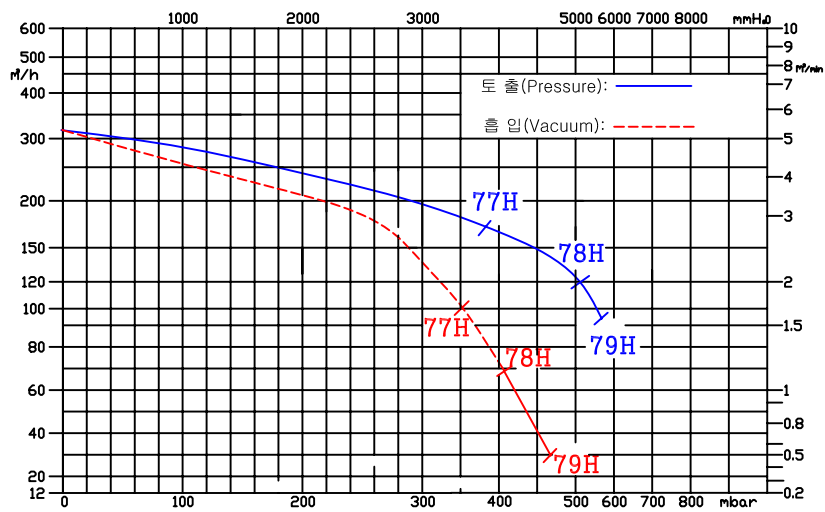

### 50HZ

### 60HZ

HRB-1002	79	74	7.5KW	8.6KW
HRB-902	78	73	5.5KW	6.3KW
HRB-802	77	72	4KW	4.6KW
MODEL	50HZ	60HZ	50HZ	60HZ
	CURVE NO		MOTOR	

DRAWING DESIGN CHECKER APPROVED				NAME OF PARTS	CURVE
				SCALE	UNIT MM
				SIZE	
HWANG HAE ELECTRIC MOTOR'S				DWG. NO	